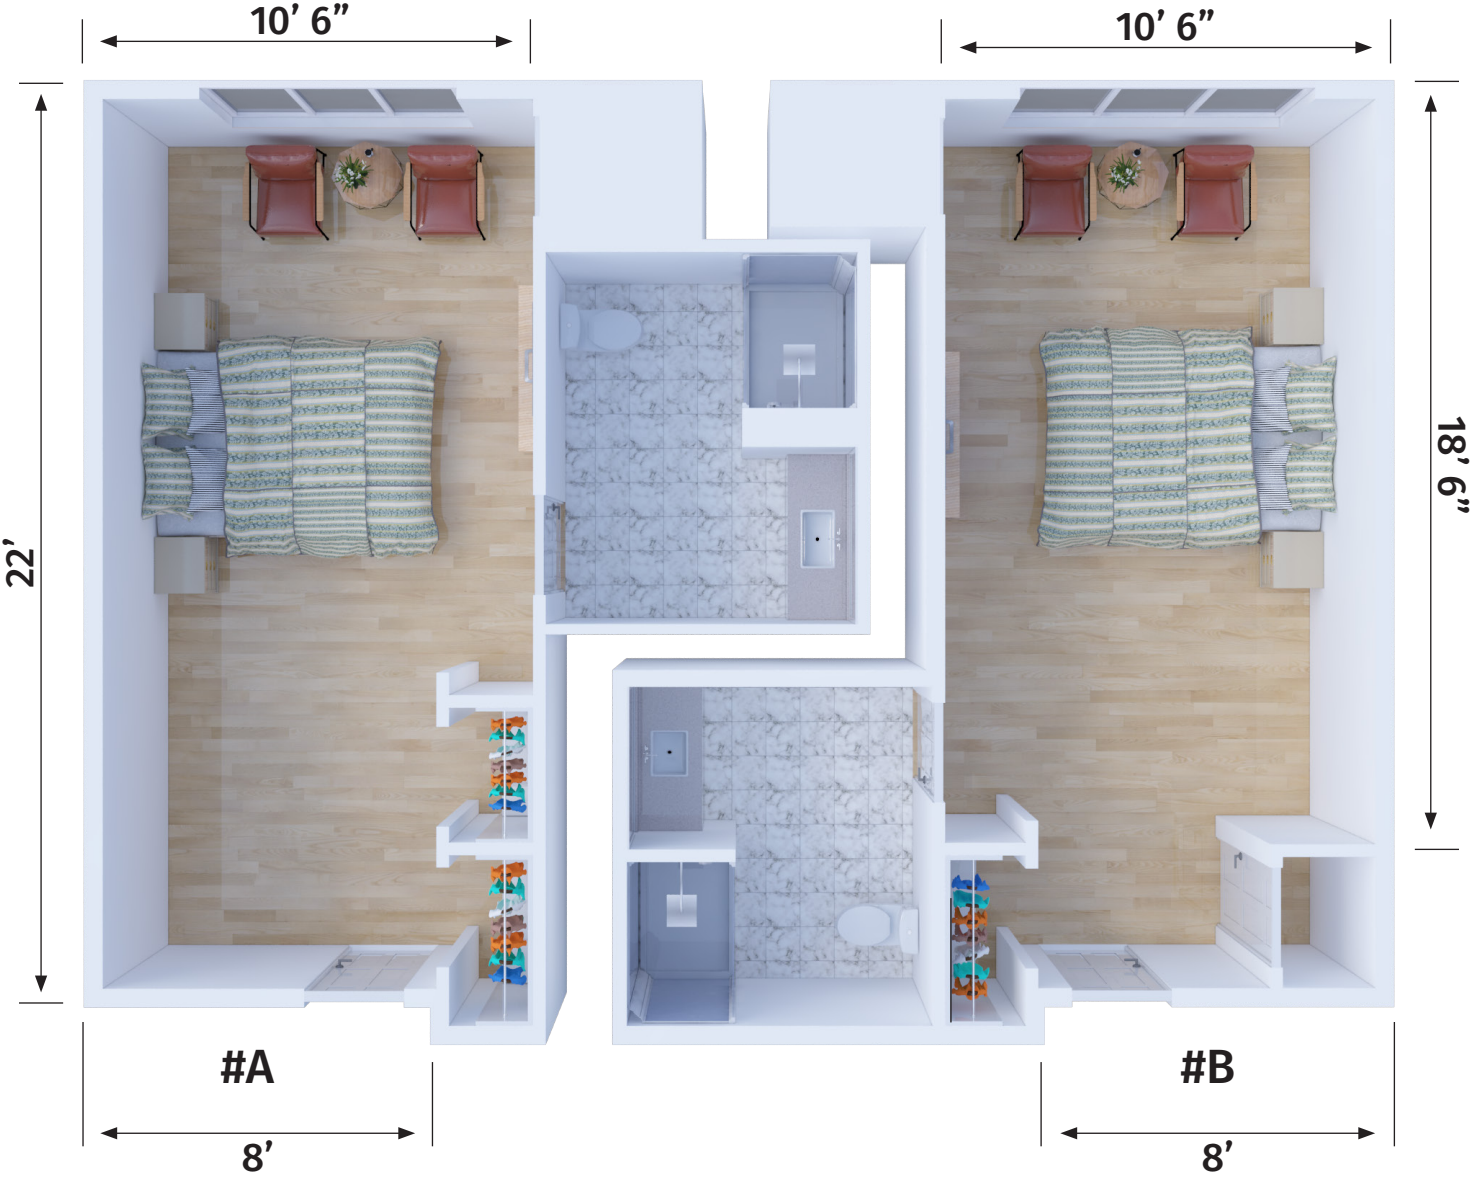

# DOGWOOD

STUDIO, 1 BATH  
400 SQ FT (EACH)

All measurements are approximate. While deemed reliable, no information on these floor plans should be relied upon without independent verification.

Live the Good Life.®