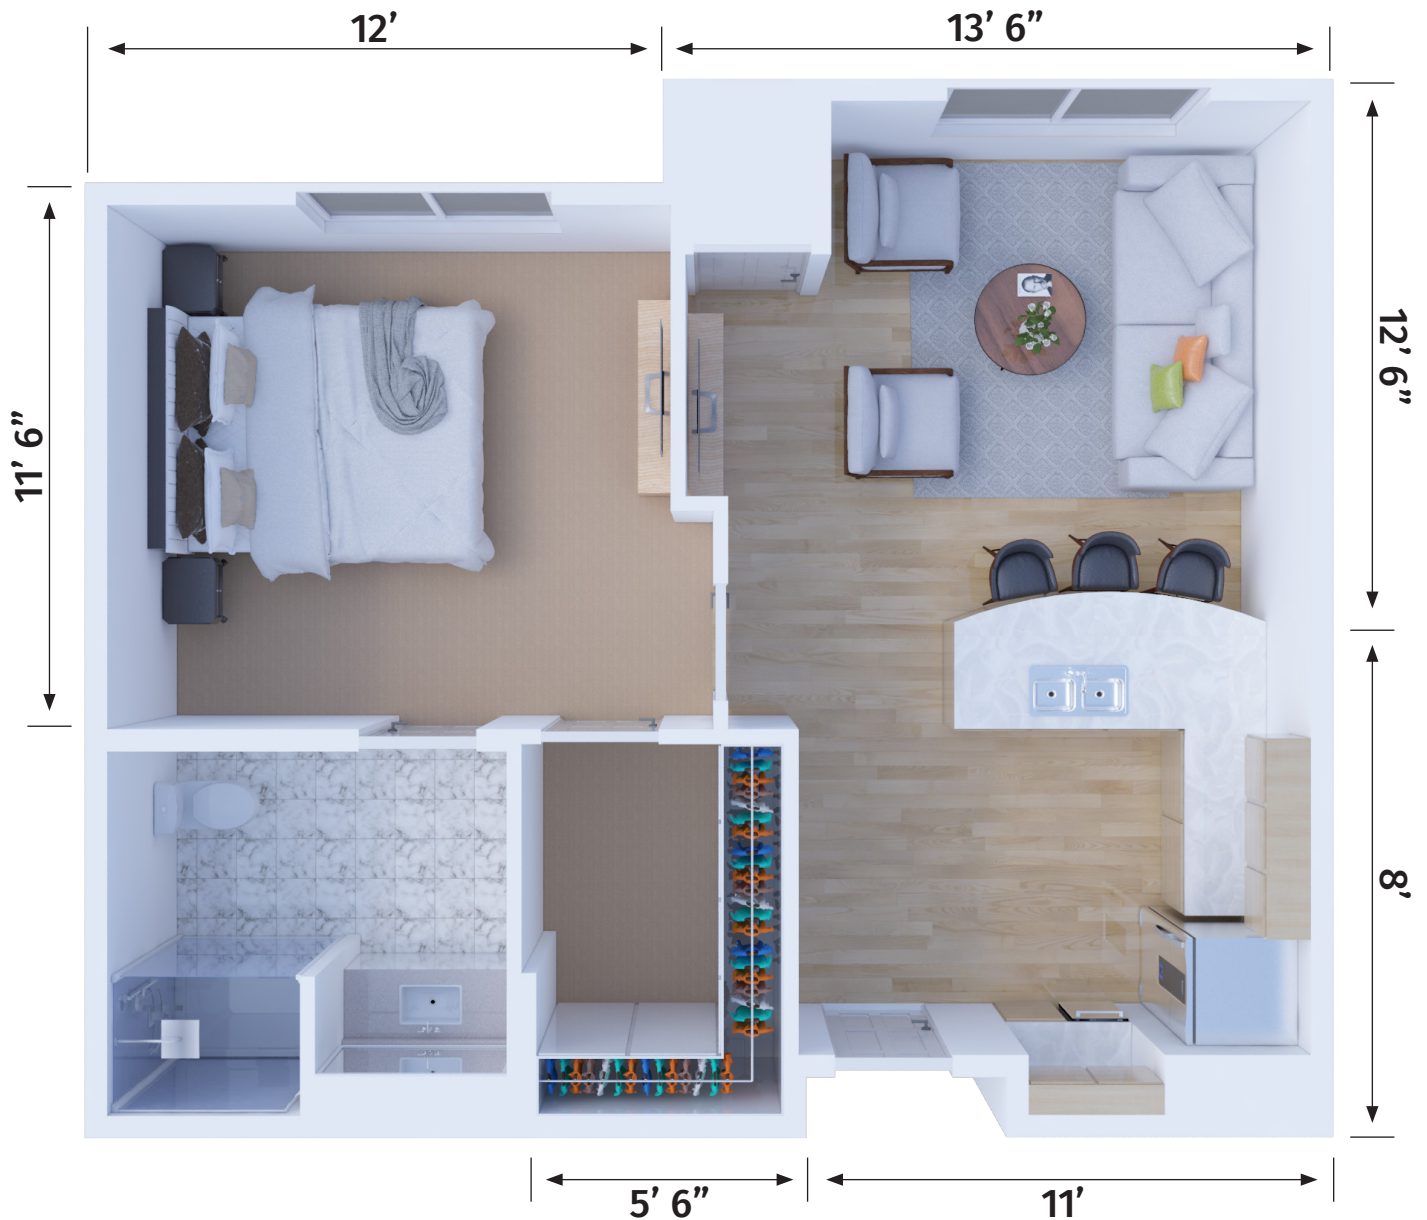

# FLEMING

1 BEDROOM, 1 BATH  
610 SQ FT

All measurements are approximate. While deemed reliable, no information on these floor plans should be relied upon without independent verification.

Live the Good Life.®