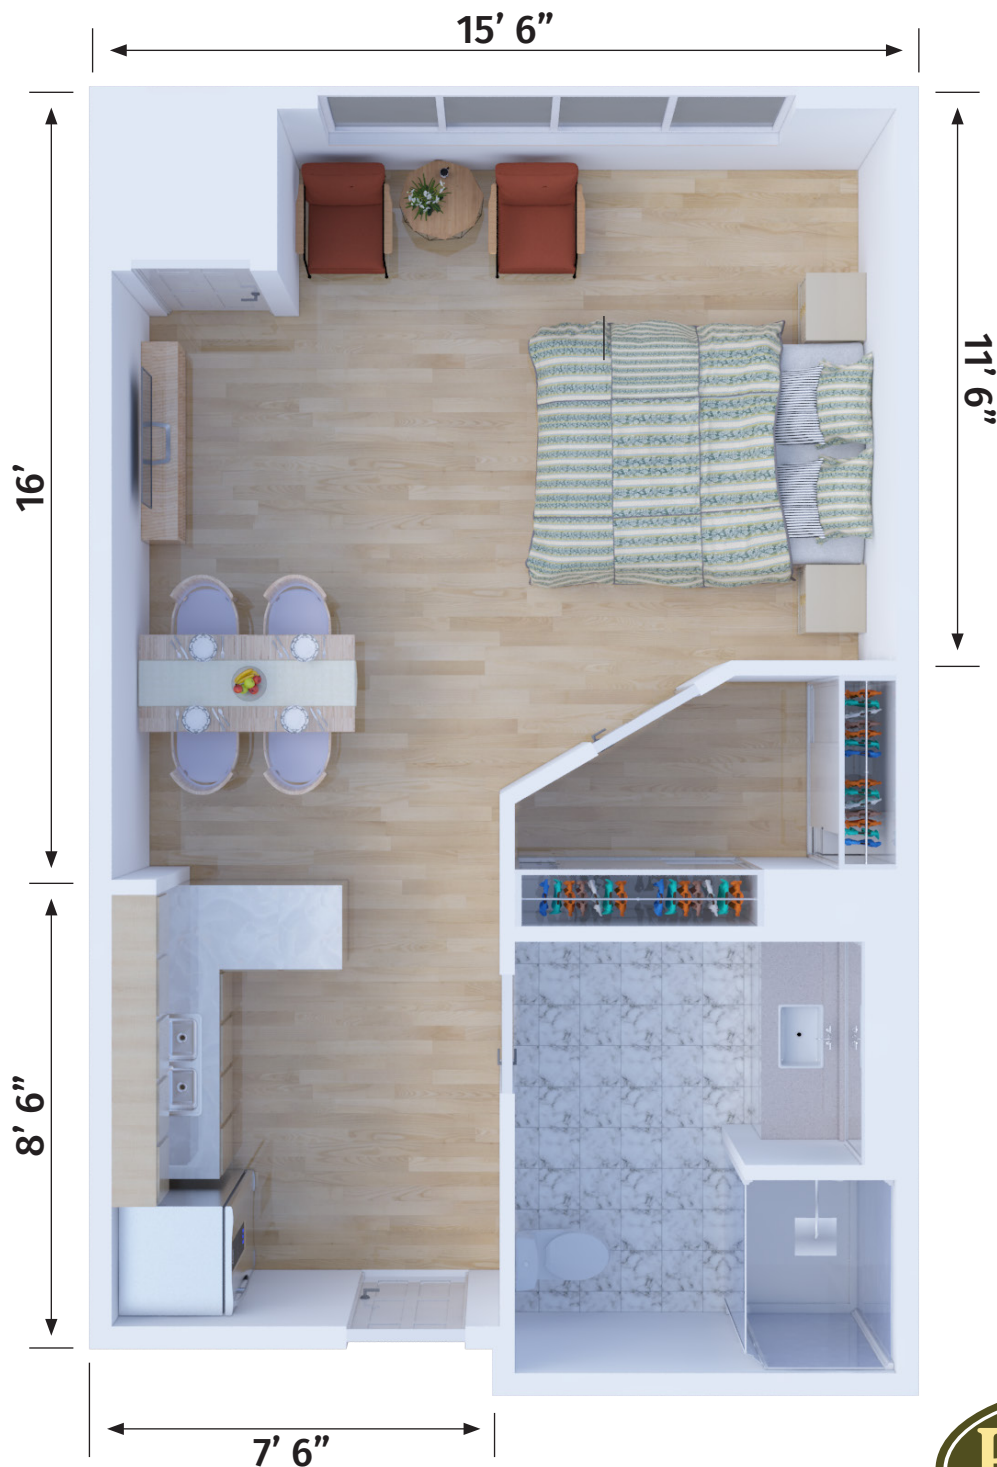

KINGSLEY

STUDIO, 1 BATH
505 SQ FT

All measurements are approximate. While deemed reliable, no information on these floor plans should be relied upon without independent verification.

Live the Good Life.®