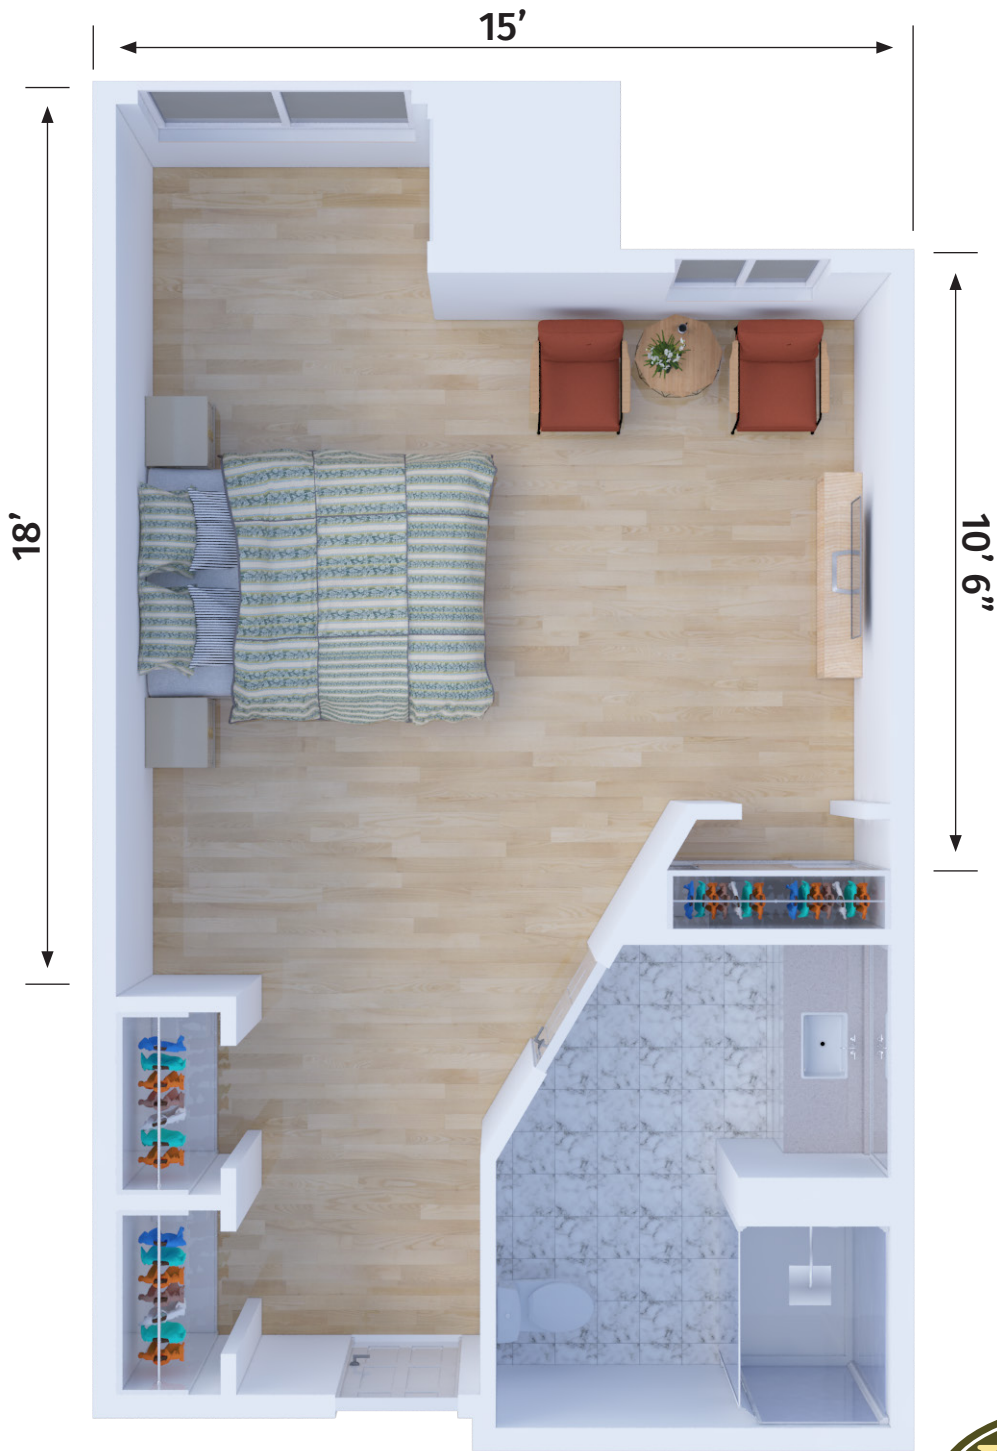

# MAGNOLIA

STUDIO, 1 BATH  
470 SQ FT

All measurements are approximate. While deemed reliable, no information on these floor plans should be relied upon without independent verification.

Live the Good Life.®