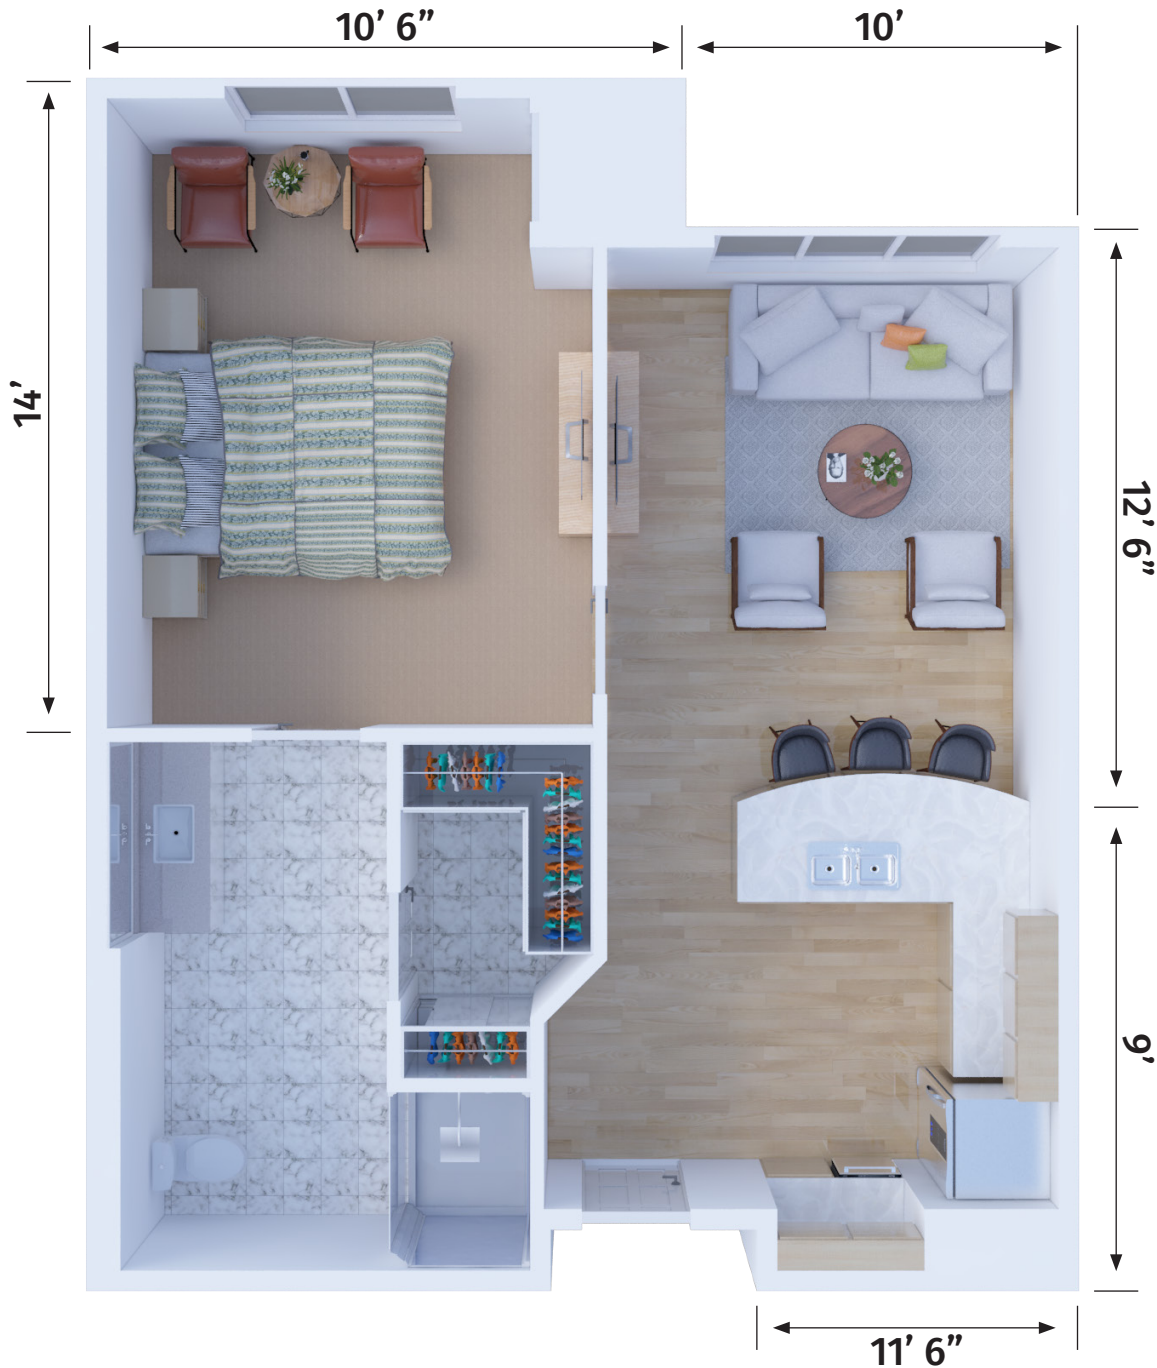

ST. JOHNS

1 BEDROOM, 1 BATH
645 SQ FT

All measurements are approximate. While deemed reliable, no information on these floor plans should be relied upon without independent verification.

Live the Good Life.®