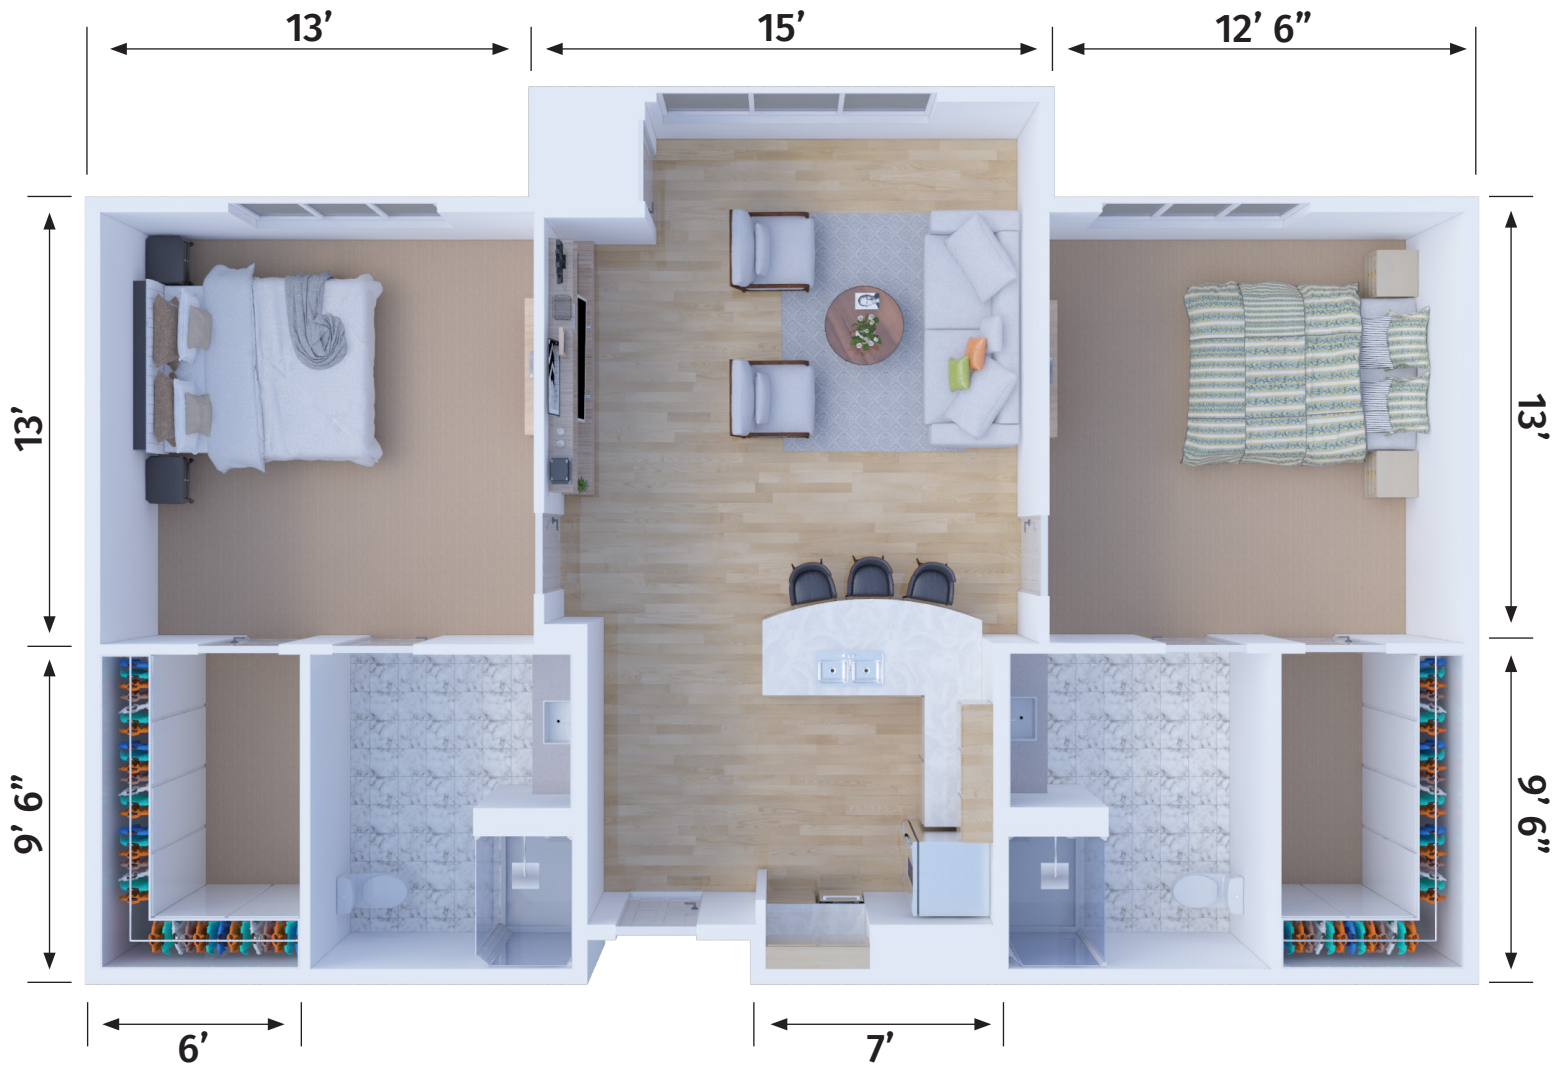

ADMIRAL

2 BEDROOM, 2 BATH
1,030 SQ FT

All measurements are approximate. While deemed reliable, no information on these floor plans should be relied upon without independent verification.

Live the Good Life.®