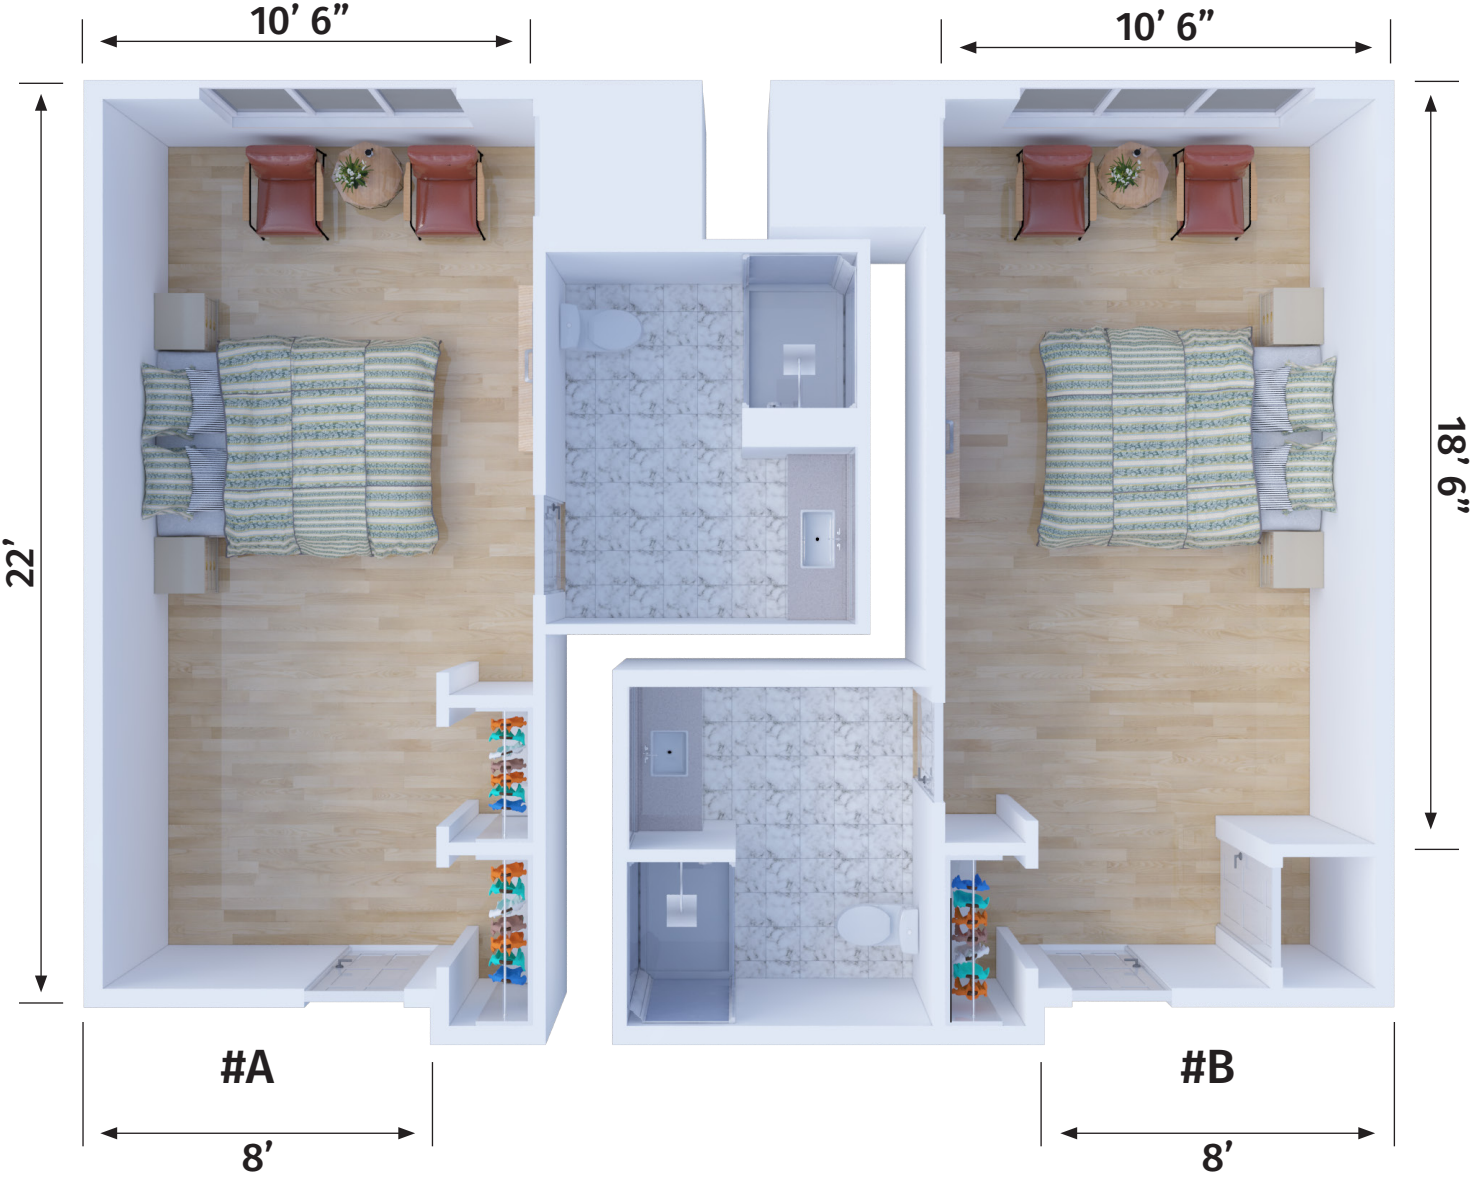

# DOGWOOD

STUDIO, 1 BATH  
350 SQ FT (EACH)

All measurements are approximate. While deemed reliable, no information on these floor plans should be relied upon without independent verification.

Live the Good Life.®