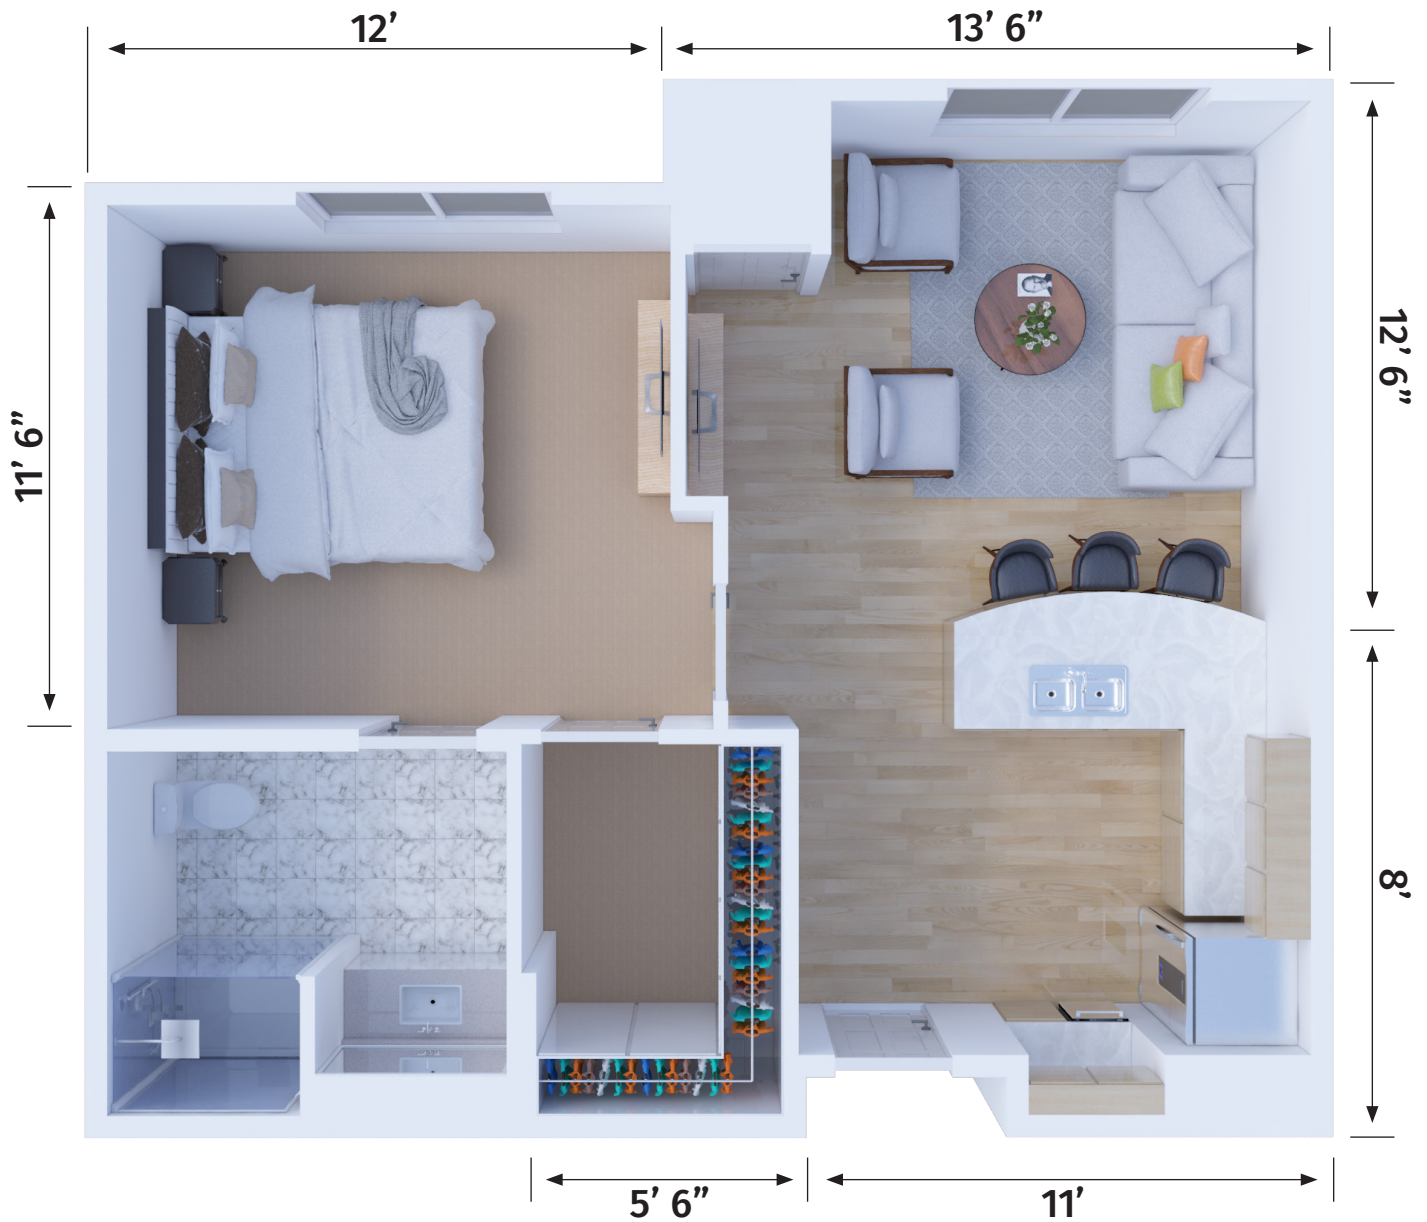

FLEMING

1 BEDROOM, 1 BATH
590 SQ FT

All measurements are approximate. While deemed reliable, no information on these floor plans should be relied upon without independent verification.

Live the Good Life.®