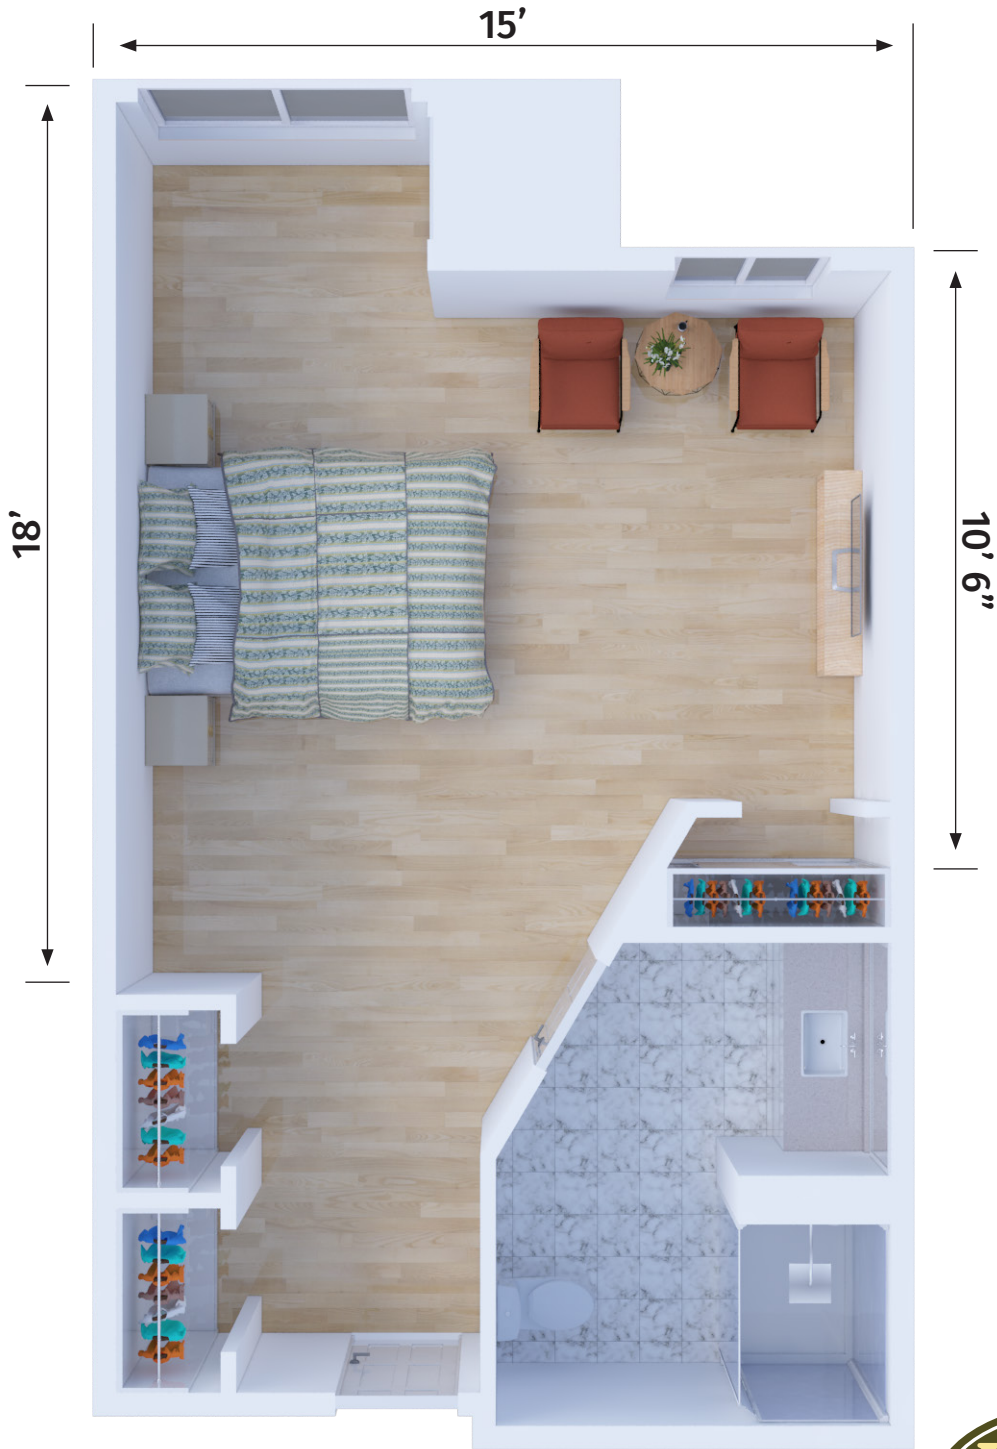

# MAGNOLIA

STUDIO, 1 BATH  
415 SQ FT

All measurements are approximate. While deemed reliable, no information on these floor plans should be relied upon without independent verification.

Live the Good Life.®