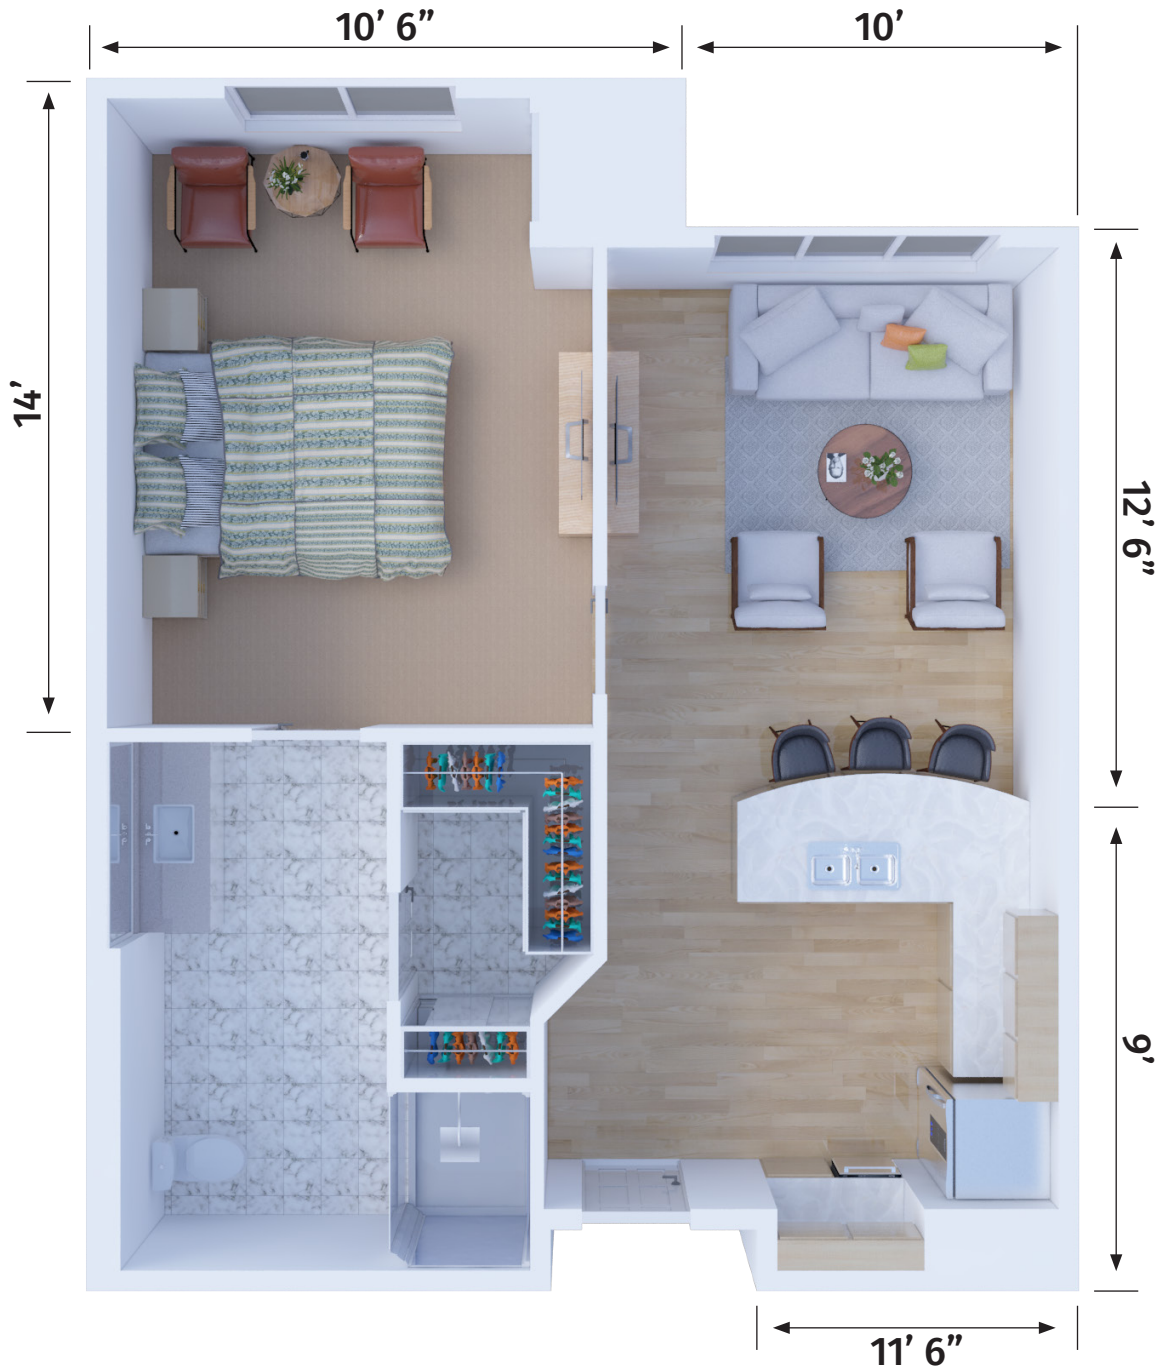

ST. JOHNS

1 BEDROOM, 1 BATH
560 SQ FT

All measurements are approximate. While deemed reliable, no information on these floor plans should be relied upon without independent verification.

Live the Good Life.®